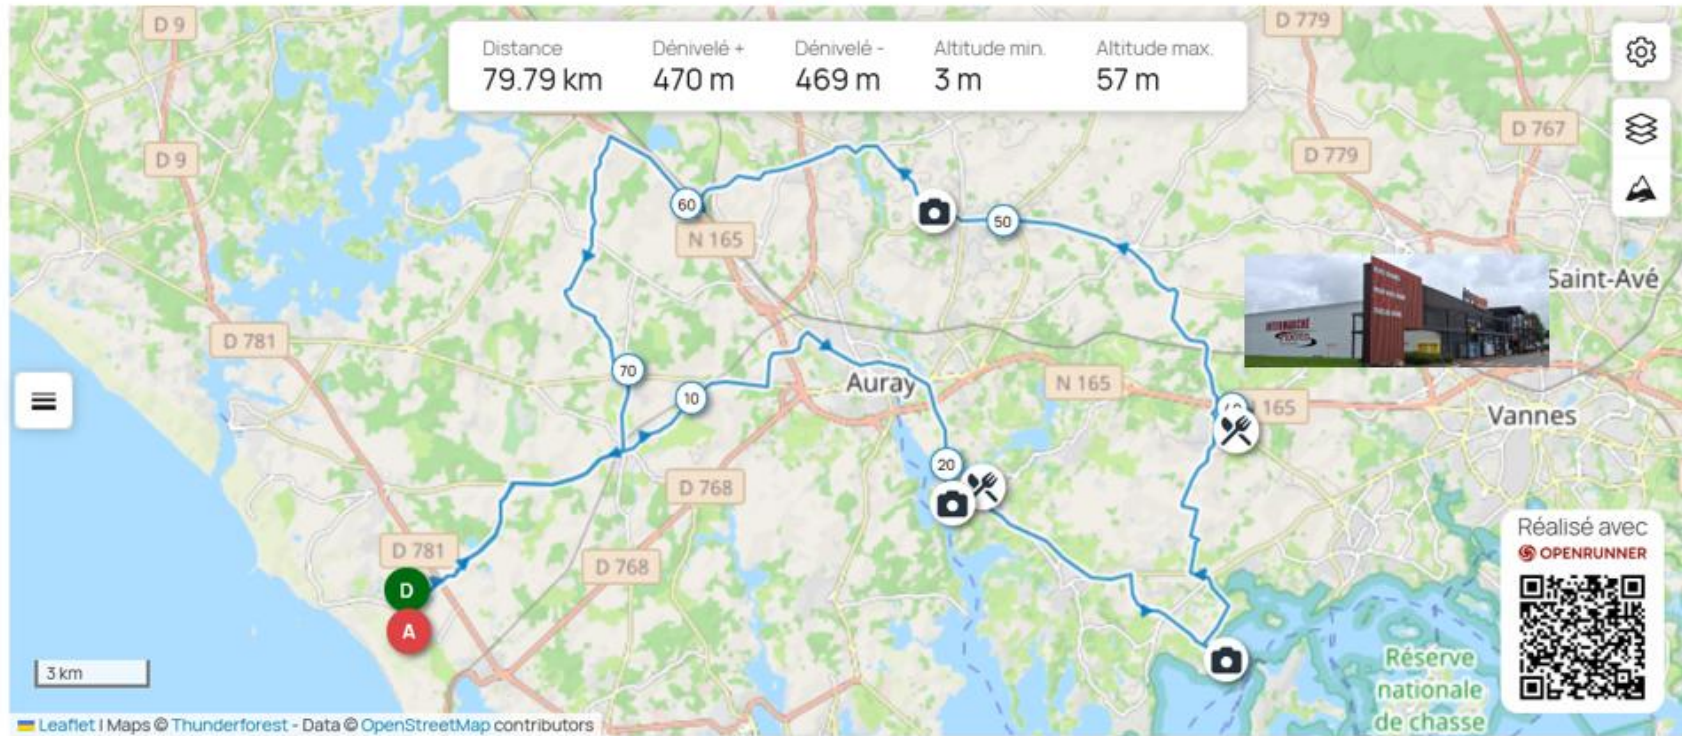

<https://www.openrunner.com/route-details/22909709>

ACC 2026 - Quiberon 98 km #22909709

Jour 4 – Jeudi 01/10/2026 - Locmariaquer

<https://www.openrunner.com/route-details/24306668>

ACC ❤️ 2026 Le Pô Carnac, Kerpenhir-Locmariaquer #24306668

<https://www.openrunner.com/route-details/24306742>

ACC ❤️ 2026 Locmariaquer Crach Ploëmel 75 kms #24306742

<https://www.openrunner.com/route-details/24306822>

ACC ❤️ 2026 St Philibert Locmariaquer 95 kms #24306822

Jour 5 – Vendredi 02/10/2026 - Ploeren

<https://www.openrunner.com/route-details/24260864>

ACC ❤️ 2026 Erdeven, Auray, Le Bono, Ploeren #24260864

<https://www.openrunner.com/route-details/24260874>

ACC ❤️ 2026 Erdeven, PortBlanc, Ploeren, Ste Anne #24260874

<https://www.openrunner.com/route-details/24260850>

ACC ❤️ 2026 Erdeven Larmor Baden,PortBlanc, Ploeren #24260850