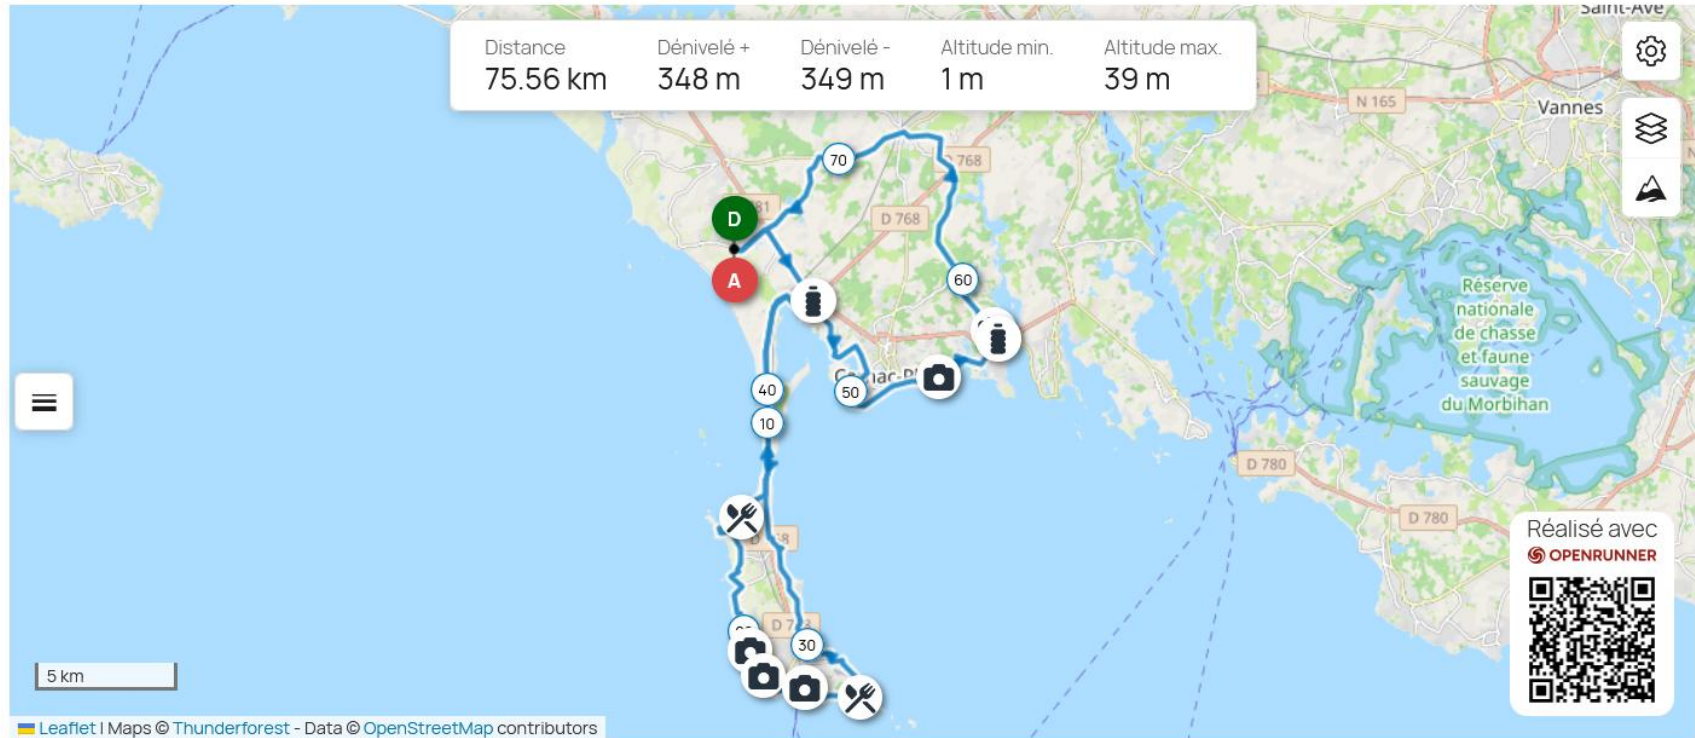

ACC 2026 - Ste Anne - 55 km-22641359 #22641536

<https://www.openrunner.com/route-details/22641359>

ACC 2026 - Ste Anne - 77 km #22641359

<https://www.openrunner.com/route-details/24316270>

ACC ❤️ 2026, Étang Brandivy, Erdeven 90kms #24316270

Jour 3 – Mardi 29/09/2026 - Quiberon

<https://www.openrunner.com/route-details/22909849>

ACC 2026 - QUIBERON 50 km #22909849

<https://www.openrunner.com/route-details/22909784>

ACC 2026 - Quiberon 75 km #22909784

<https://www.openrunner.com/route-details/22909709>

ACC 2026 - Quiberon 98 km #22909709

Jour 4 – Jeudi 01/10/2026 - Locmariaquer

<https://www.openrunner.com/route-details/24306668>

ACC ❤️ 2026 Le Pô Carnac, Kerpenhir-Locmariaquer #24306668

<https://www.openrunner.com/route-details/24306742>

ACC ❤️ 2026 Locmariaquer Crach Ploëmel 75 kms #24306742

<https://www.openrunner.com/route-details/24306822>

ACC ❤️ 2026 St Philibert Locmariaquer 95 kms #24306822