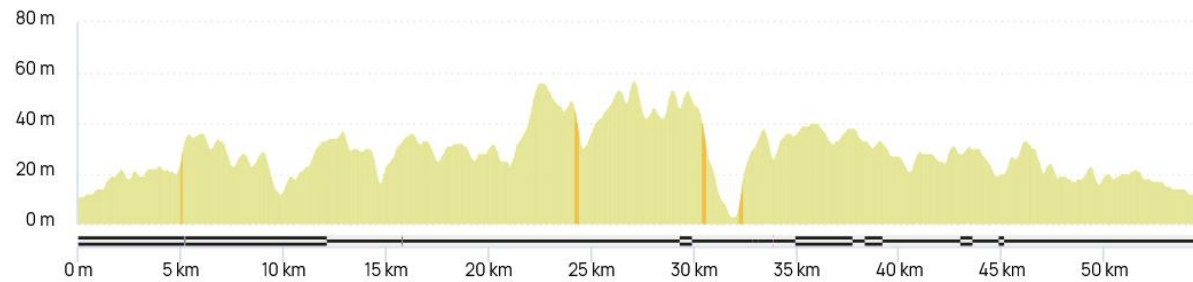

Parcours vélo ACC 2026

Jour 1 – Dimanche 27/09/2026 - Ria d'Étel

<https://www.openrunner.com/route-details/22550821>

ACC 2026 - Ria Etel - 60 km #22550821

<https://www.openrunner.com/route-details/22350715>

ACC 2026 - Ria Etel - 76 km #22350715

<https://www.openrunner.com/route-details/22339805>

ACC 2026 - Ria d'Etel-100 km #22339805

Jour 2 – Lundi 28/09/2026 - Ste Anne d'Auray

<https://www.openrunner.com/route-details/22641536>

ACC 2026 - Ste Anne - 55 km-22641359 #22641536

<https://www.openrunner.com/route-details/22641359>

ACC 2026 - Ste Anne - 77 km #22641359

<https://www.openrunner.com/route-details/24316270>

ACC ❤️ 2026, Étang Brandivy, Erdeven 90kms #24316270

Jour 3 – Mardi 29/09/2026 - Quiberon

<https://www.openrunner.com/route-details/22909849>

ACC 2026 - QUIBERON 50 km #22909849

<https://www.openrunner.com/route-details/22909784>

ACC 2026 - Quiberon 75 km #22909784