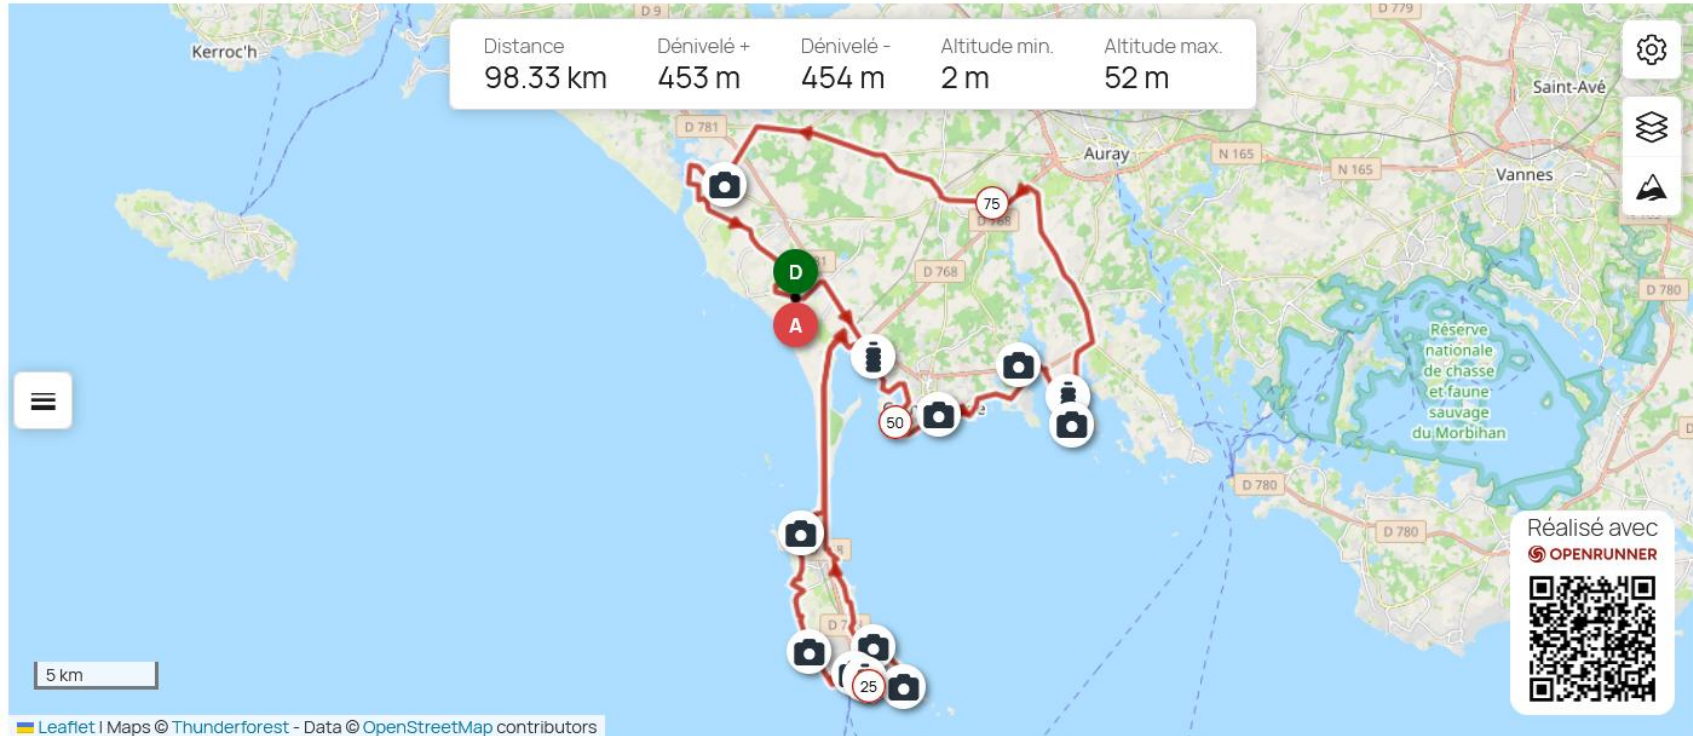

ACC 2026 - Ste Anne - 55 km-22641359 #22641536

<https://www.openrunner.com/route-details/22641359>

ACC 2026 - Ste Anne - 77 km #22641359

<https://www.openrunner.com/route-details/24316270>

ACC ❤️ 2026, Étang Brandivy, Erdeven 90kms #24316270

Jour 3 – Mardi 29/09/2026 - Quiberon

<https://www.openrunner.com/route-details/22909849>

ACC 2026 - QUIBERON 50 km #22909849

<https://www.openrunner.com/route-details/22909784>

ACC 2026 - Quiberon 75 km #22909784

<https://www.openrunner.com/route-details/22909709>

ACC 2026 - Quiberon 98 km #22909709

Jour 4 – Jeudi 01/10/2026 - Locmariaquer

<https://www.openrunner.com/route-details/24306668>

ACC ❤️ 2026 Le Pô Carnac, Kerpenhir-Locmariaquer #24306668

<https://www.openrunner.com/route-details/24306742>

ACC ❤️ 2026 Locmariaquer Crach Ploëmel 75 kms #24306742

<https://www.openrunner.com/route-details/24306822>

ACC ❤️ 2026 St Philibert Locmariaquer 95 kms #24306822