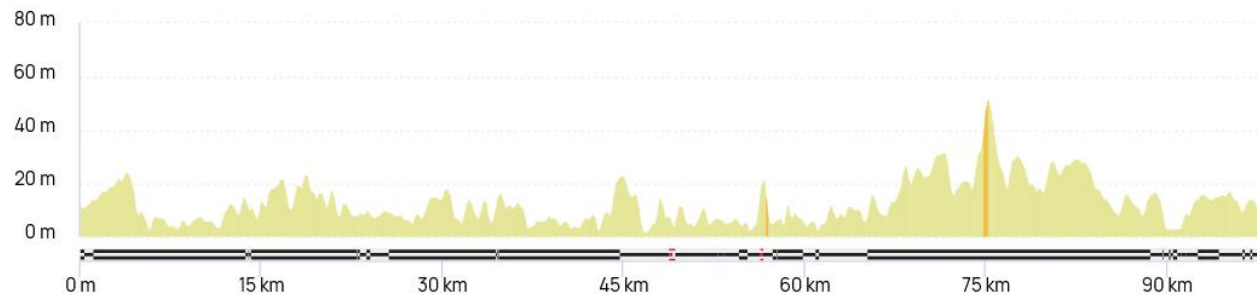

ACC 2026 - Ste Anne - 55 km-22641359 #22641536

<https://www.openrunner.com/route-details/22641359>

ACC 2026 - Ste Anne - 77 km #22641359

<https://www.openrunner.com/route-details/24316270>

ACC ❤️ 2026, Étang Brandivy, Erdeven 90kms #24316270

Jour 3 – Mardi 29/09/2026 - Quiberon

<https://www.openrunner.com/route-details/22909849>

ACC 2026 - QUIBERON 50 km #22909849

<https://www.openrunner.com/route-details/22909784>

ACC 2026 - Quiberon 75 km #22909784

<https://www.openrunner.com/route-details/22909709>

ACC 2026 - Quiberon 98 km #22909709

Jour 4 – Jeudi 01/10/2026 - Locmariaquer

<https://www.openrunner.com/route-details/24306668>

ACC ❤️ 2026 Le Pô Carnac, Kerpenhir-Locmariaquer #24306668