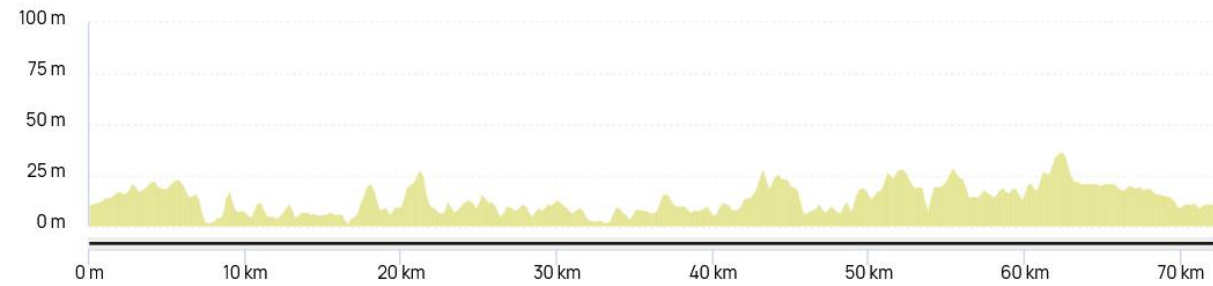

Jour 3 – Mardi 29/09/2026 - Quiberon

<https://www.openrunner.com/route-details/22909849>

ACC 2026 - QUIBERON 50 km #22909849

<https://www.openrunner.com/route-details/22909784>

ACC 2026 - Quiberon 75 km #22909784

<https://www.openrunner.com/route-details/22909709>

ACC 2026 - Quiberon 98 km #22909709

Jour 4 – Jeudi 01/10/2026 - Locmariaquer

<https://www.openrunner.com/route-details/24306668>

ACC ❤️ 2026 Le Pô Carnac, Kerpenhir-Locmariaquer #24306668

<https://www.openrunner.com/route-details/24306742>

ACC ❤️ 2026 Locmariaquer Crach Ploëmel 75 kms #24306742

<https://www.openrunner.com/route-details/24306822>

ACC ❤️ 2026 St Philibert Locmariaquer 95 kms #24306822

Jour 5 – Vendredi 02/10/2026 - Ploeren

<https://www.openrunner.com/route-details/24260864>

ACC ❤️ 2026 Erdeven, Auray, Le Bono, Ploeren #24260864

<https://www.openrunner.com/route-details/24260874>

ACC ❤️ 2026 Erdeven, PortBlanc, Ploeren, Ste Anne #24260874