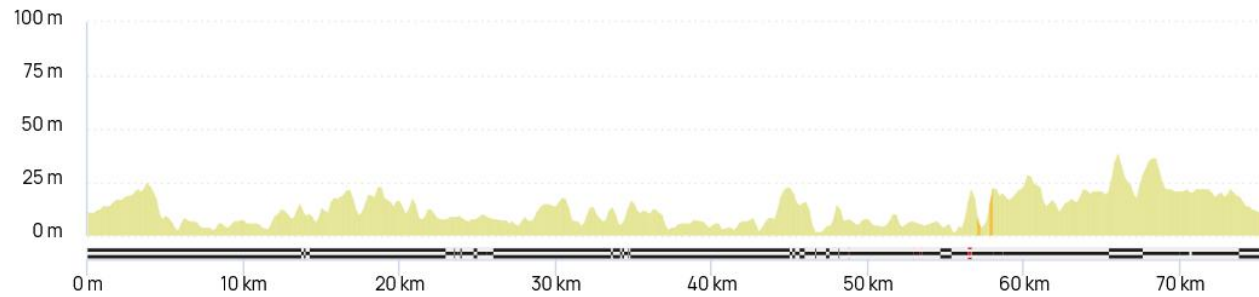

ACC 2026 - Ste Anne - 55 km-22641359 #22641536

<https://www.openrunner.com/route-details/22641359>

ACC 2026 - Ste Anne - 77 km #22641359

<https://www.openrunner.com/route-details/24316270>

ACC ❤️ 2026, Étang Brandivy, Erdeven 90kms #24316270

Jour 3 – Mardi 29/09/2026 - Quiberon

<https://www.openrunner.com/route-details/22909849>

ACC 2026 - QUIBERON 50 km #22909849

<https://www.openrunner.com/route-details/22909784>

ACC 2026 - Quiberon 75 km #22909784

<https://www.openrunner.com/route-details/22909709>

ACC 2026 - Quiberon 98 km #22909709

Jour 4 – Jeudi 01/10/2026 - Locmariaquer

<https://www.openrunner.com/route-details/24306668>

ACC ❤️ 2026 Le Pô Carnac, Kerpenhir-Locmariaquer #24306668

<https://www.openrunner.com/route-details/24306742>

ACC ❤️ 2026 Locmariaquer Crach Ploëmel 75 kms #24306742

<https://www.openrunner.com/route-details/24306822>

ACC ❤️ 2026 St Philibert Locmariaquer 95 kms #24306822