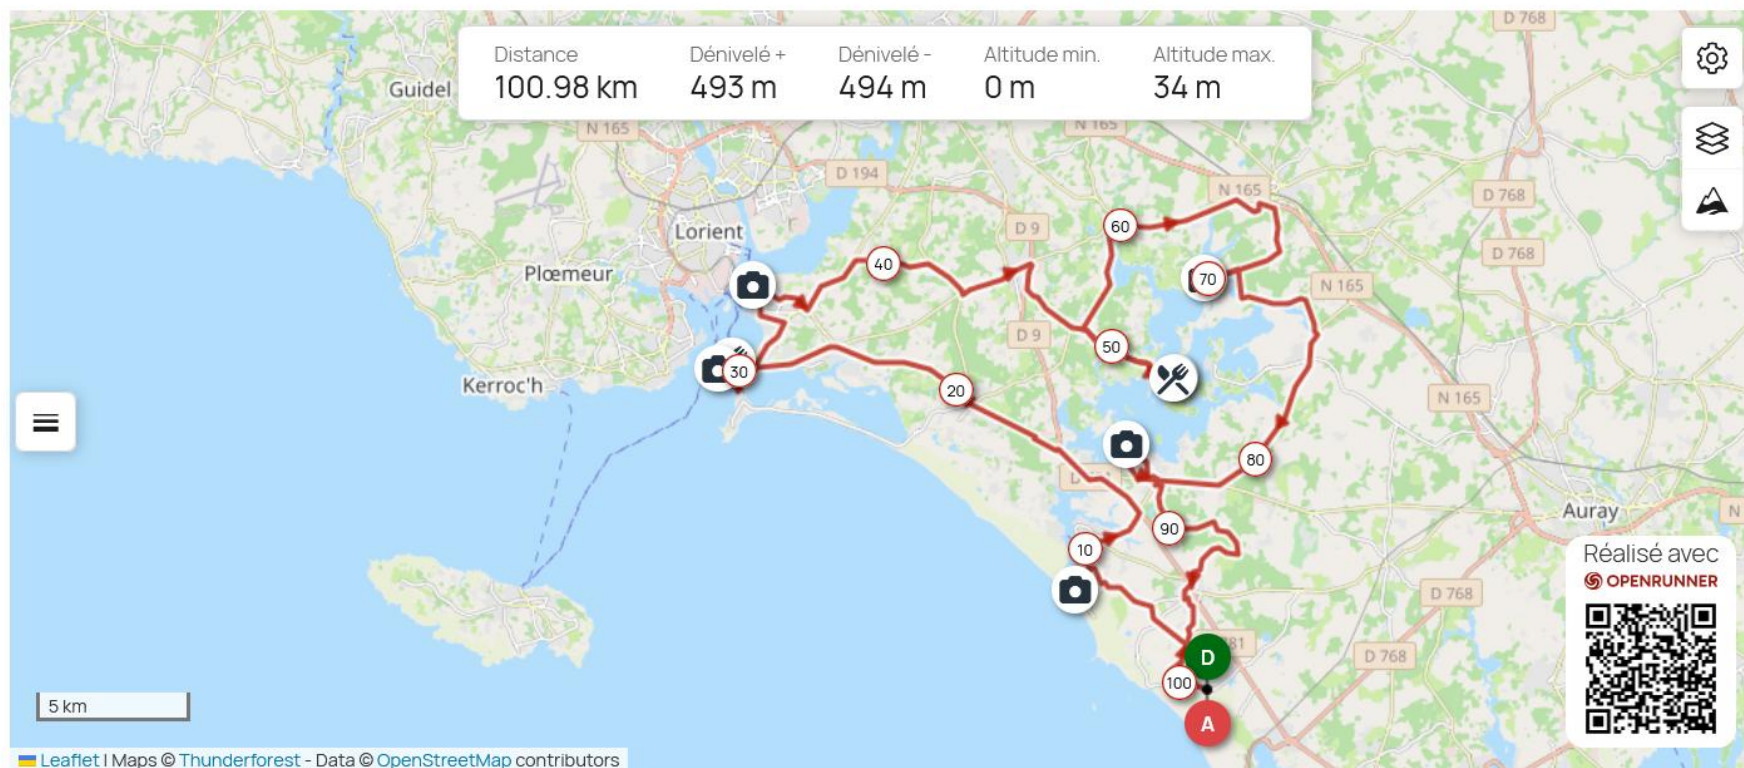

Parcours vélo ACC 2026

Jour 1 – Dimanche 27/09/2026 - Ria d'Étel

<https://www.openrunner.com/route-details/22550821>

ACC 2026 - Ria Etel - 60 km #22550821

<https://www.openrunner.com/route-details/22350715>

ACC 2026 - Ria Etel - 76 km #22350715

<https://www.openrunner.com/route-details/22339805>

ACC 2026 - Ria d'Etel-100 km #22339805

Jour 2 – Lundi 28/09/2026 - Ste Anne d'Auray

<https://www.openrunner.com/route-details/22641536>

<https://www.openrunner.com/route-details/22909709>

ACC 2026 - Quiberon 98 km #22909709

Jour 4 – Jeudi 01/10/2026 - Locmariaquer

<https://www.openrunner.com/route-details/24306668>

ACC ❤️ 2026 Le Pô Carnac, Kerpenhir-Locmariaquer #24306668

<https://www.openrunner.com/route-details/24306742>

ACC ❤️ 2026 Locmariaquer Crach Ploëmel 75 kms #24306742

<https://www.openrunner.com/route-details/24306822>

ACC ❤️ 2026 St Philibert Locmariaquer 95 kms #24306822