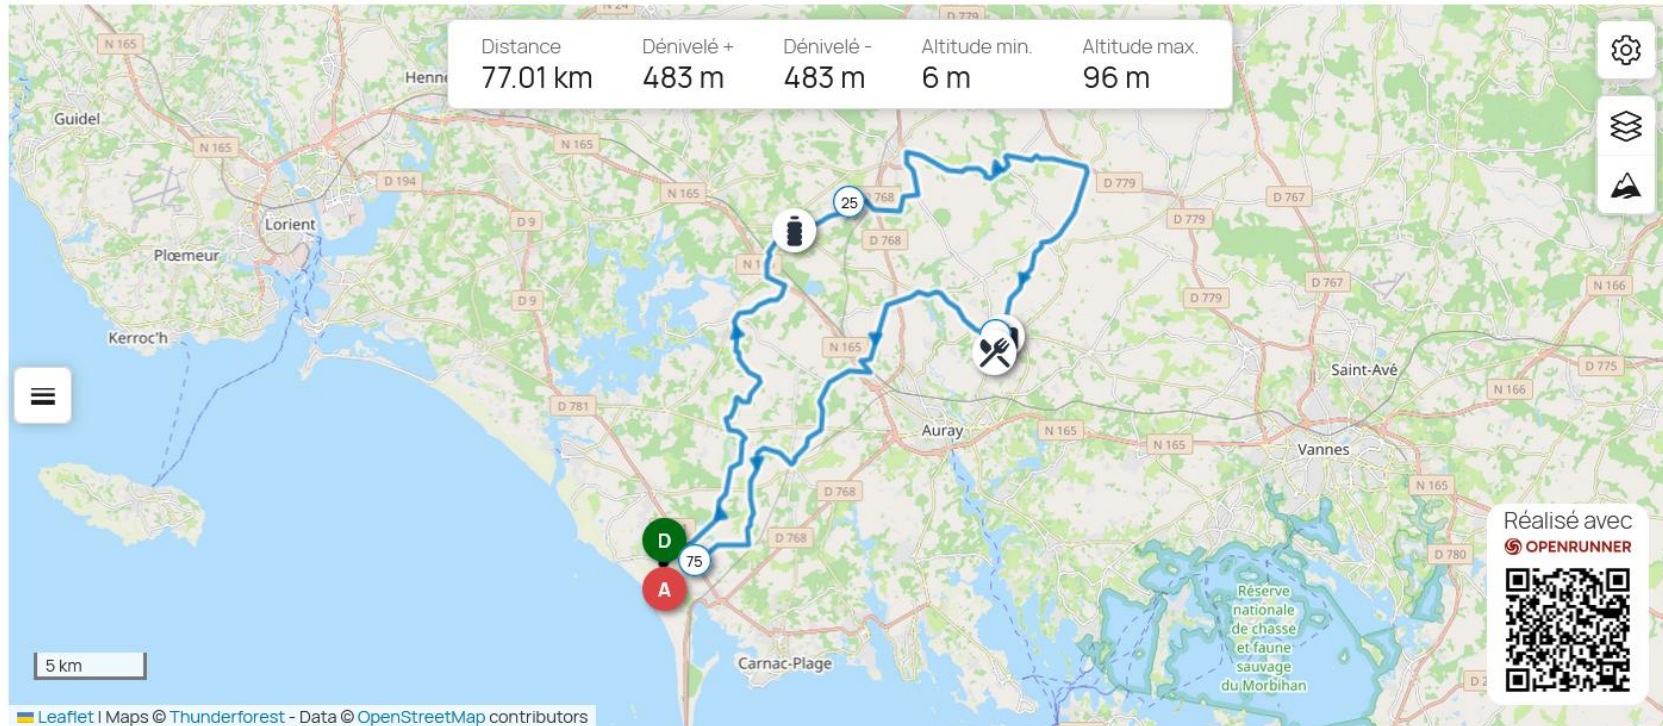

ACC 2026 - Ria Etel - 76 km #22350715

<https://www.openrunner.com/route-details/22339805>

ACC 2026 - Ria d'Etel-100 km #22339805

Jour 2 – Lundi 28/09/2026 - Ste Anne d'Auray

<https://www.openrunner.com/route-details/22641536>

ACC 2026 - Ste Anne - 55 km-22641359 #22641536

<https://www.openrunner.com/route-details/22641359>

ACC 2026 - Ste Anne - 77 km #22641359

<https://www.openrunner.com/route-details/24316270>

ACC ❤️ 2026, Étang Brandivy, Erdeven 90kms #24316270

<https://www.openrunner.com/route-details/22909709>

ACC 2026 - Quiberon 98 km #22909709

Jour 4 – Jeudi 01/10/2026 - Locmariaquer

<https://www.openrunner.com/route-details/24306668>

ACC ❤️ 2026 Le Pô Carnac, Kerpenhir-Locmariaquer #24306668

<https://www.openrunner.com/route-details/24306742>

ACC ❤️ 2026 Locmariaquer Crach Ploëmel 75 kms #24306742

<https://www.openrunner.com/route-details/24306822>

ACC ❤️ 2026 St Philibert Locmariaquer 95 kms #24306822