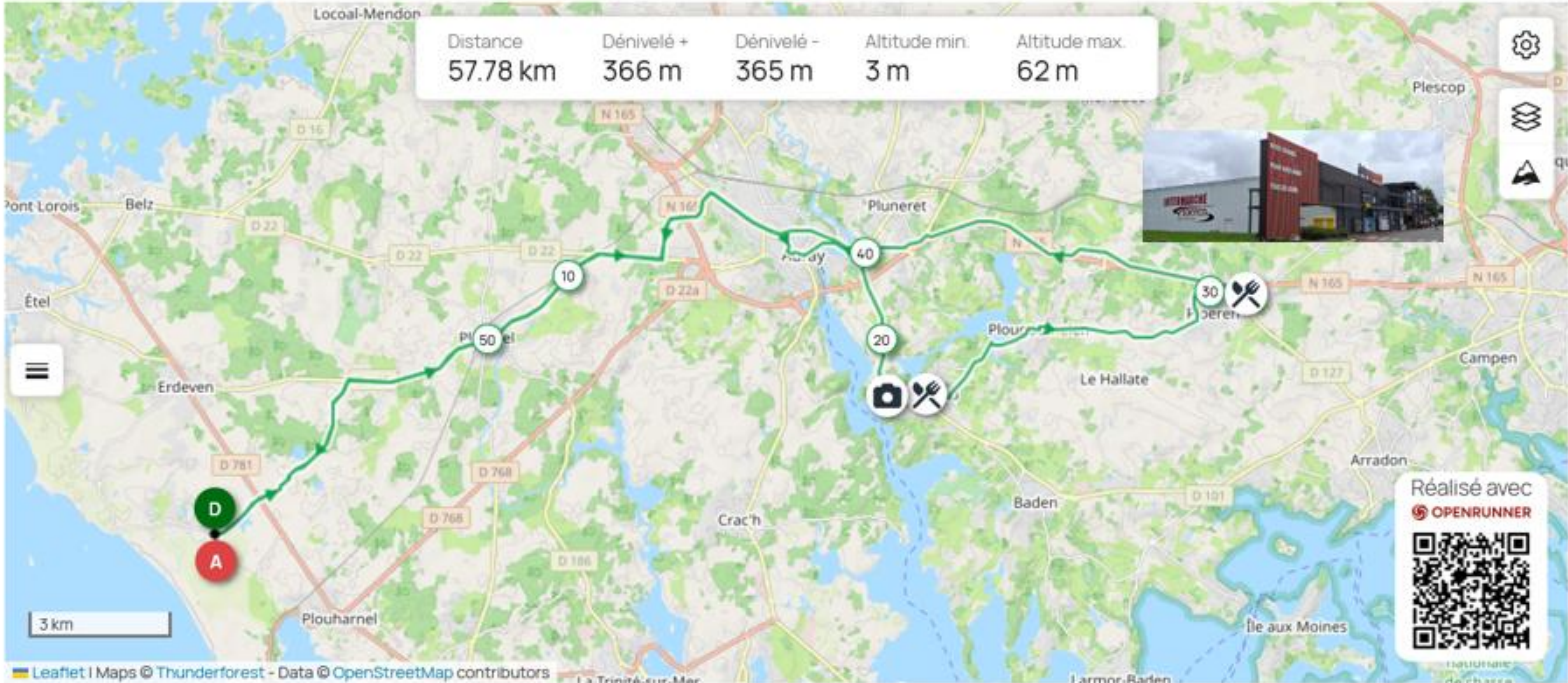

<https://www.openrunner.com/route-details/22909709>

ACC 2026 - Quiberon 98 km #22909709

Jour 4 – Jeudi 01/10/2026 - Locmariaquer

<https://www.openrunner.com/route-details/24306668>

ACC ❤️ 2026 Le Pô Carnac, Kerpenhir-Locmariaquer #24306668

<https://www.openrunner.com/route-details/24306742>

ACC ❤️ 2026 Locmariaquer Crach Ploëmel 75 kms #24306742

<https://www.openrunner.com/route-details/24306822>

ACC ❤️ 2026 St Philibert Locmariaquer 95 kms #24306822

Jour 5 – Vendredi 02/10/2026 - Ploeren

<https://www.openrunner.com/route-details/24260864>

ACC ❤️ 2026 Erdeven, Auray, Le Bono, Ploeren #24260864

<https://www.openrunner.com/route-details/24260874>

ACC ❤️ 2026 Erdeven, PortBlanc, Ploeren, Ste Anne #24260874

<https://www.openrunner.com/route-details/24260850>

ACC ❤️ 2026 Erdeven Larmor Baden,PortBlanc, Ploeren #24260850