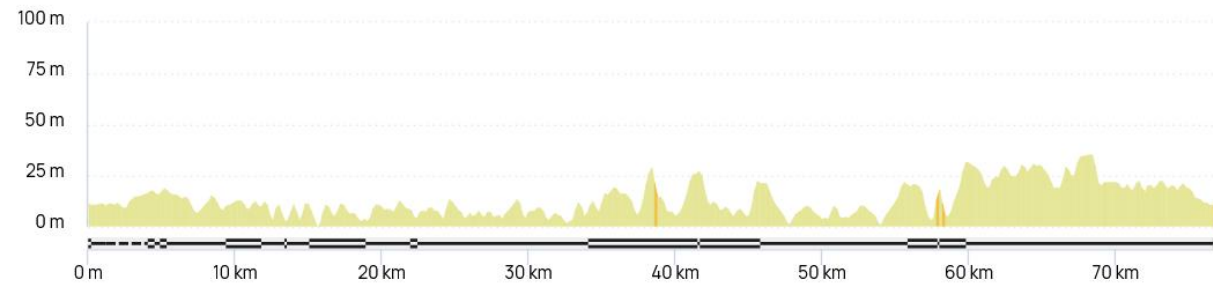

Parcours vélo ACC 2026

Jour 1 – Dimanche 27/09/2026 - Ria d'Étel

<https://www.openrunner.com/route-details/22550821>

ACC 2026 - Ria Etel - 60 km #22550821

<https://www.openrunner.com/route-details/22350715>

ACC 2026 - Ria Etel - 76 km #22350715

<https://www.openrunner.com/route-details/22339805>

ACC 2026 - Ria d'Etel-100 km #22339805

Jour 2 – Lundi 28/09/2026 - Ste Anne d'Auray

<https://www.openrunner.com/route-details/22641536>

ACC 2026 - Ste Anne - 55 km-22641359 #22641536

<https://www.openrunner.com/route-details/22641359>

ACC 2026 - Ste Anne - 77 km #22641359

<https://www.openrunner.com/route-details/24316270>

ACC ❤️ 2026, Étang Brandivy, Erdeven 90kms #24316270

Jour 3 – Mardi 29/09/2026 - Quiberon

<https://www.openrunner.com/route-details/22909849>

ACC 2026 - QUIBERON 50 km #22909849

<https://www.openrunner.com/route-details/22909784>

ACC 2026 - Quiberon 75 km #22909784