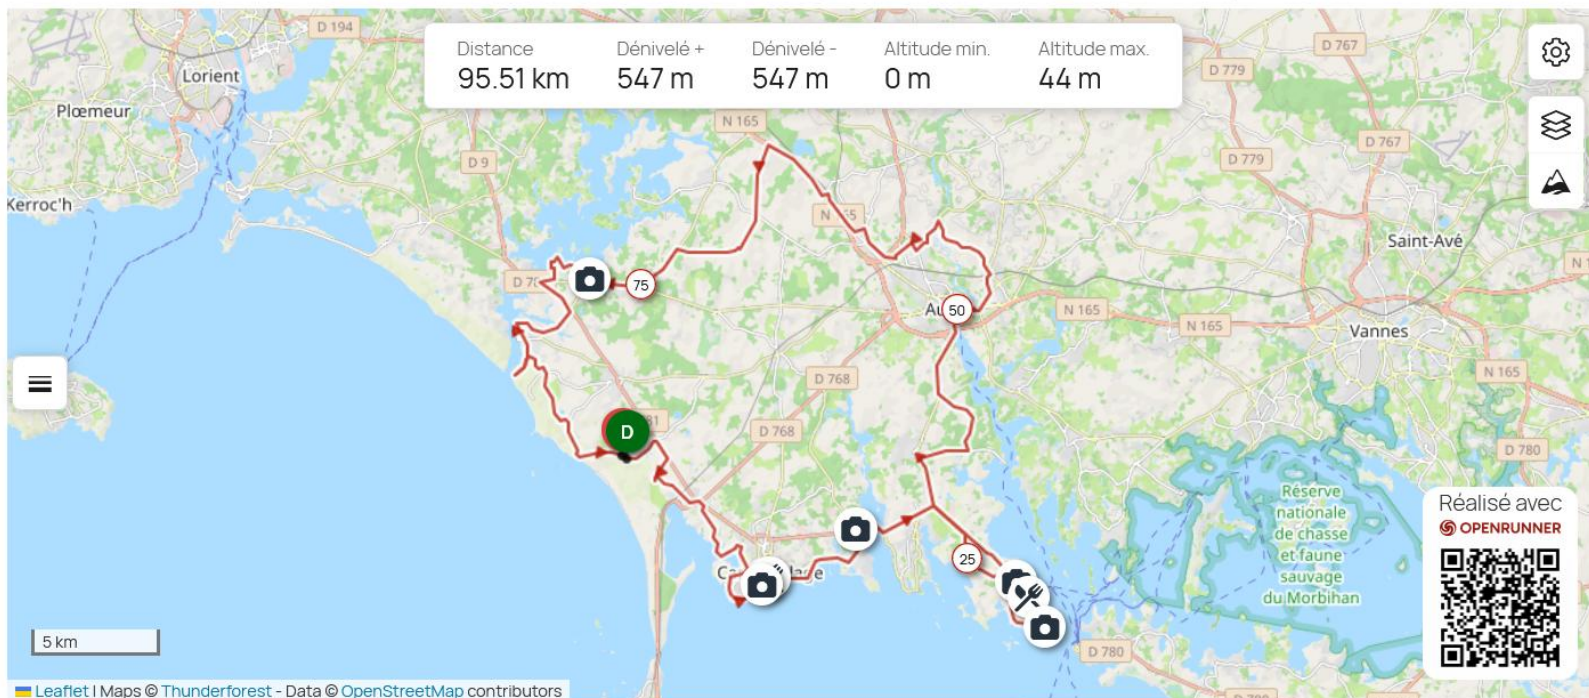

ACC 2026 - Ste Anne - 55 km-22641359 #22641536

<https://www.openrunner.com/route-details/22641359>

ACC 2026 - Ste Anne - 77 km #22641359

<https://www.openrunner.com/route-details/24316270>

ACC ❤️ 2026, Étang Brandivy, Erdeven 90kms #24316270

Jour 3 – Mardi 29/09/2026 - Quiberon

<https://www.openrunner.com/route-details/22909849>

ACC 2026 - QUIBERON 50 km #22909849

<https://www.openrunner.com/route-details/22909784>

ACC 2026 - Quiberon 75 km #22909784

<https://www.openrunner.com/route-details/22909709>

ACC 2026 - Quiberon 98 km #22909709

Jour 4 – Jeudi 01/10/2026 - Locmariaquer

<https://www.openrunner.com/route-details/24306668>

ACC ❤️ 2026 Le Pô Carnac, Kerpenhir-Locmariaquer #24306668

<https://www.openrunner.com/route-details/24306742>

ACC ❤️ 2026 Locmariaquer Crach Ploëmel 75 kms #24306742

<https://www.openrunner.com/route-details/24306822>

ACC ❤️ 2026 St Philibert Locmariaquer 95 kms #24306822