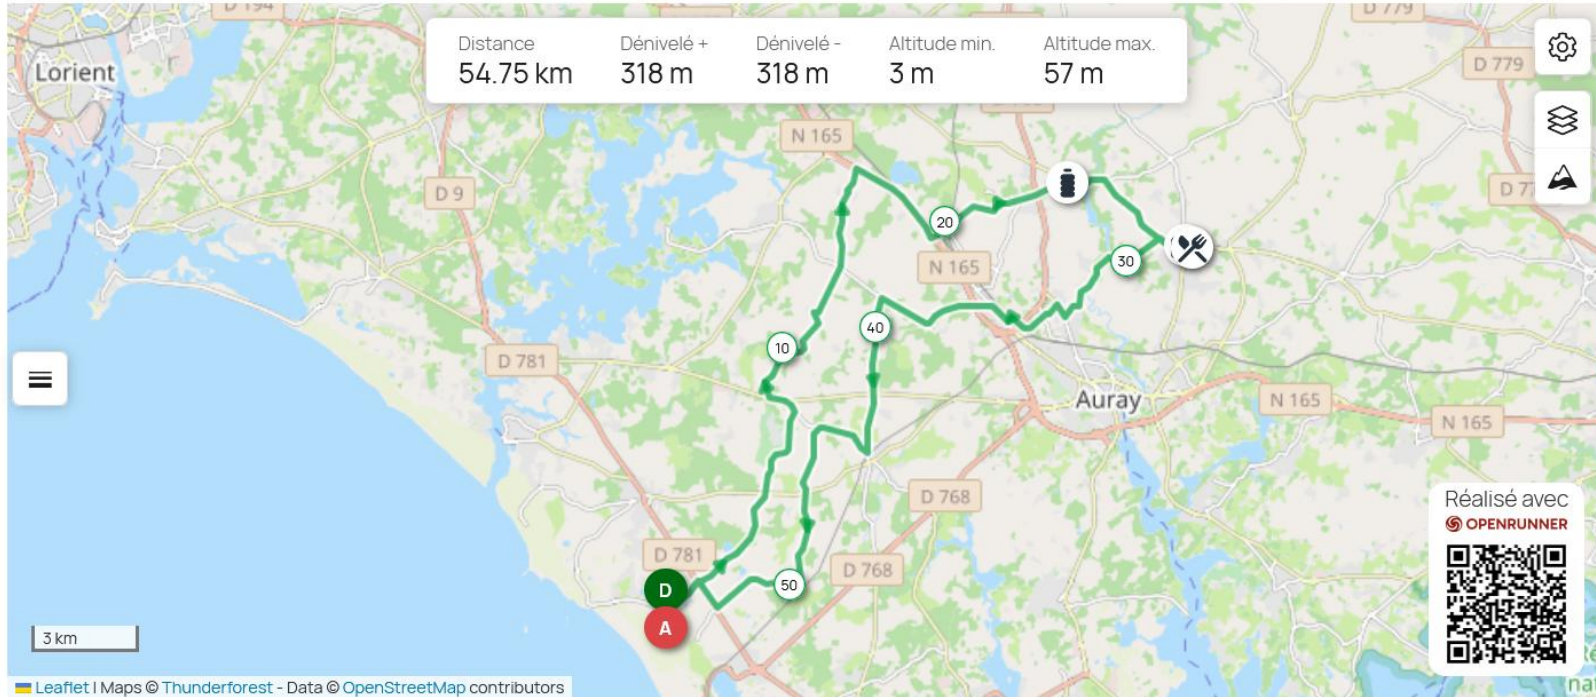

ACC 2026 - Ria Etel - 76 km #22350715

<https://www.openrunner.com/route-details/22339805>

ACC 2026 - Ria d'Etel-100 km #22339805

Jour 2 – Lundi 28/09/2026 - Ste Anne d'Auray

<https://www.openrunner.com/route-details/22641536>

ACC 2026 - Ste Anne - 55 km-22641359 #22641536

<https://www.openrunner.com/route-details/22641359>

ACC 2026 - Ste Anne - 77 km #22641359

<https://www.openrunner.com/route-details/24316270>

ACC ❤️ 2026, Étang Brandivy, Erdeven 90kms #24316270

<https://www.openrunner.com/route-details/22909709>

ACC 2026 - Quiberon 98 km #22909709

Jour 4 – Jeudi 01/10/2026 - Locmariaquer

<https://www.openrunner.com/route-details/24306668>

ACC ❤️ 2026 Le Pô Carnac, Kerpenhir-Locmariaquer #24306668

<https://www.openrunner.com/route-details/24306742>

ACC ❤️ 2026 Locmariaquer Crach Ploëmel 75 kms #24306742

<https://www.openrunner.com/route-details/24306822>

ACC ❤️ 2026 St Philibert Locmariaquer 95 kms #24306822