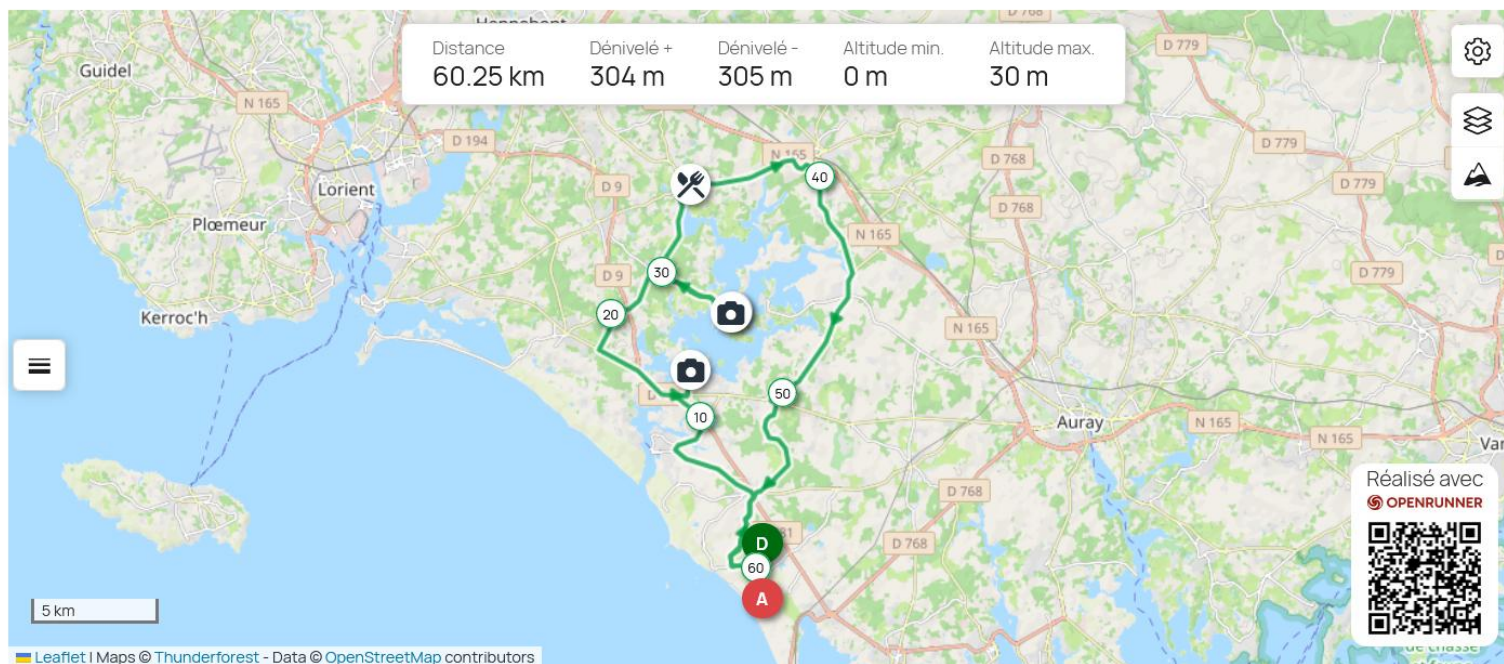

Parcours vélo ACC 2026

Jour 1 – Dimanche 27/09/2026 - Ria d'Étel

<https://www.openrunner.com/route-details/22550821>

ACC 2026 - Ria Etel - 60 km #22550821

<https://www.openrunner.com/route-details/22350715>

ACC 2026 - Ria Etel - 76 km #22350715

<https://www.openrunner.com/route-details/22339805>

ACC 2026 - Ria d'Etel-100 km #22339805

Jour 2 – Lundi 28/09/2026 - Ste Anne d'Auray

<https://www.openrunner.com/route-details/22641536>

ACC 2026 - Ste Anne - 55 km-22641359 #22641536

<https://www.openrunner.com/route-details/22641359>

ACC 2026 - Ste Anne - 77 km #22641359

<https://www.openrunner.com/route-details/24316270>

ACC ❤️ 2026, Étang Brandivy, Erdeven 90kms #24316270

<https://www.openrunner.com/route-details/24306742>

ACC ❤️ 2026 Locmariaquer Crach Ploëmel 75 kms #24306742

<https://www.openrunner.com/route-details/24306822>

ACC ❤️ 2026 St Philibert Locmariaquer 95 kms #24306822