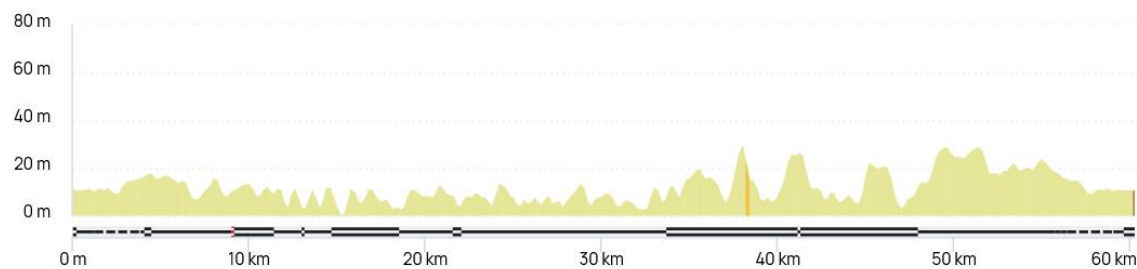

Parcours vélo ACC 2026

Jour 1 – Dimanche 27/09/2026 - Ria d'Étel

<https://www.openrunner.com/route-details/22550821>

ACC 2026 - Ria Etel - 60 km #22550821

<https://www.openrunner.com/route-details/22350715>

ACC 2026 - Ria Etel - 76 km #22350715

<https://www.openrunner.com/route-details/22339805>

ACC 2026 - Ria d'Etel-100 km #22339805

Jour 2 – Lundi 28/09/2026 - Ste Anne d'Auray

<https://www.openrunner.com/route-details/22641536>

ACC 2026 - Ste Anne - 55 km-22641359 #22641536

<https://www.openrunner.com/route-details/22641359>

ACC 2026 - Ste Anne - 77 km #22641359

<https://www.openrunner.com/route-details/24316270>

ACC ❤️ 2026, Étang Brandivy, Erdeven 90kms #24316270

Jour 3 – Mardi 29/09/2026 - Quiberon

<https://www.openrunner.com/route-details/22909849>

ACC 2026 - QUIBERON 50 km #22909849

<https://www.openrunner.com/route-details/22909784>

ACC 2026 - Quiberon 75 km #22909784