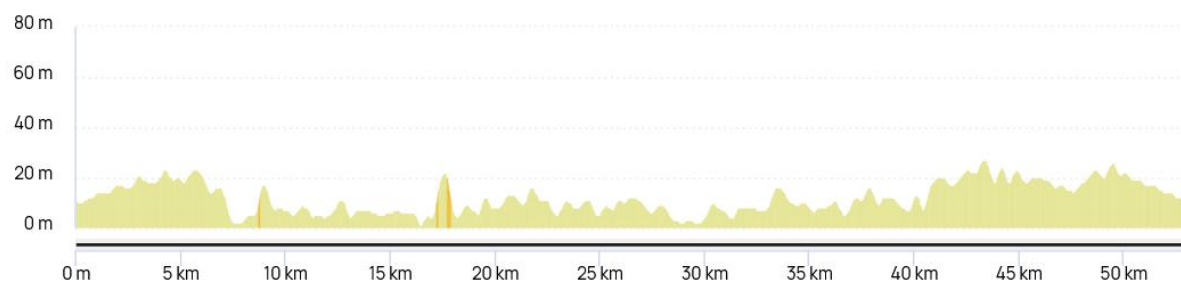

Jour 3 – Mardi 29/09/2026 - Quiberon

<https://www.openrunner.com/route-details/22909849>

ACC 2026 - QUIBERON 50 km #22909849

<https://www.openrunner.com/route-details/22909784>

ACC 2026 - Quiberon 75 km #22909784

<https://www.openrunner.com/route-details/22909709>

ACC 2026 - Quiberon 98 km #22909709

Jour 4 – Jeudi 01/10/2026 - Locmariaquer

<https://www.openrunner.com/route-details/24306668>

ACC ❤️ 2026 Le Pô Carnac, Kerpenhir-Locmariaquer #24306668

<https://www.openrunner.com/route-details/24306742>

ACC ❤️ 2026 Locmariaquer Crach Ploëmel 75 kms #24306742

<https://www.openrunner.com/route-details/24306822>

ACC ❤️ 2026 St Philibert Locmariaquer 95 kms #24306822

Jour 5 – Vendredi 02/10/2026 - Ploeren

<https://www.openrunner.com/route-details/24260864>

ACC ❤️ 2026 Erdeven, Auray, Le Bono, Ploeren #24260864

<https://www.openrunner.com/route-details/24260874>

ACC ❤️ 2026 Erdeven, PortBlanc, Ploeren, Ste Anne #24260874