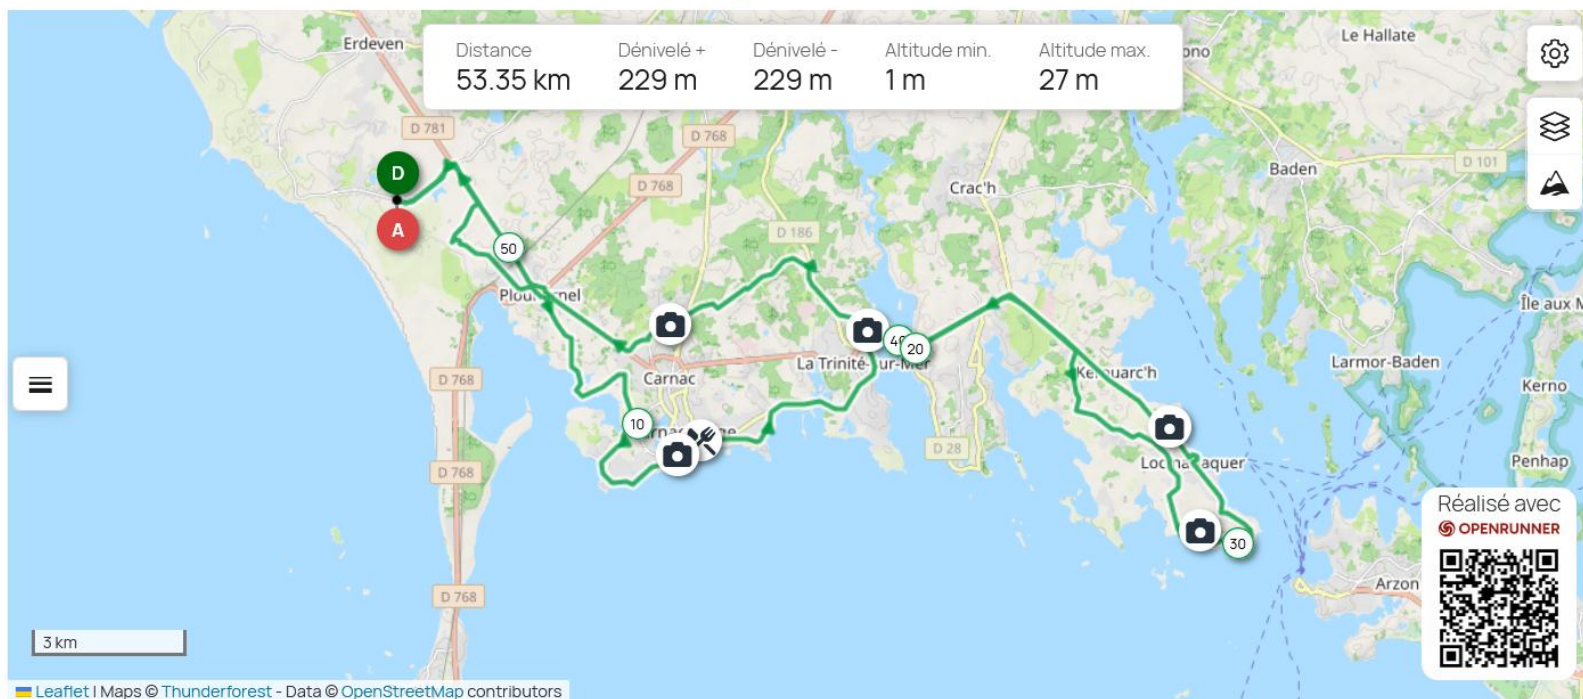

ACC 2026 - Ste Anne - 55 km-22641359 #22641536

<https://www.openrunner.com/route-details/22641359>

ACC 2026 - Ste Anne - 77 km #22641359

<https://www.openrunner.com/route-details/24316270>

ACC ❤️ 2026, Étang Brandivy, Erdeven 90kms #24316270

Jour 3 – Mardi 29/09/2026 - Quiberon

<https://www.openrunner.com/route-details/22909849>

ACC 2026 - QUIBERON 50 km #22909849

<https://www.openrunner.com/route-details/22909784>

ACC 2026 - Quiberon 75 km #22909784

<https://www.openrunner.com/route-details/22909709>

ACC 2026 - Quiberon 98 km #22909709

Jour 4 – Jeudi 01/10/2026 - Locmariaquer

<https://www.openrunner.com/route-details/24306668>

ACC ❤️ 2026 Le Pô Carnac, Kerpenhir-Locmariaquer #24306668

<https://www.openrunner.com/route-details/24306742>

ACC ❤️ 2026 Locmariaquer Crach Ploëmel 75 kms #24306742

<https://www.openrunner.com/route-details/24306822>

ACC ❤️ 2026 St Philibert Locmariaquer 95 kms #24306822