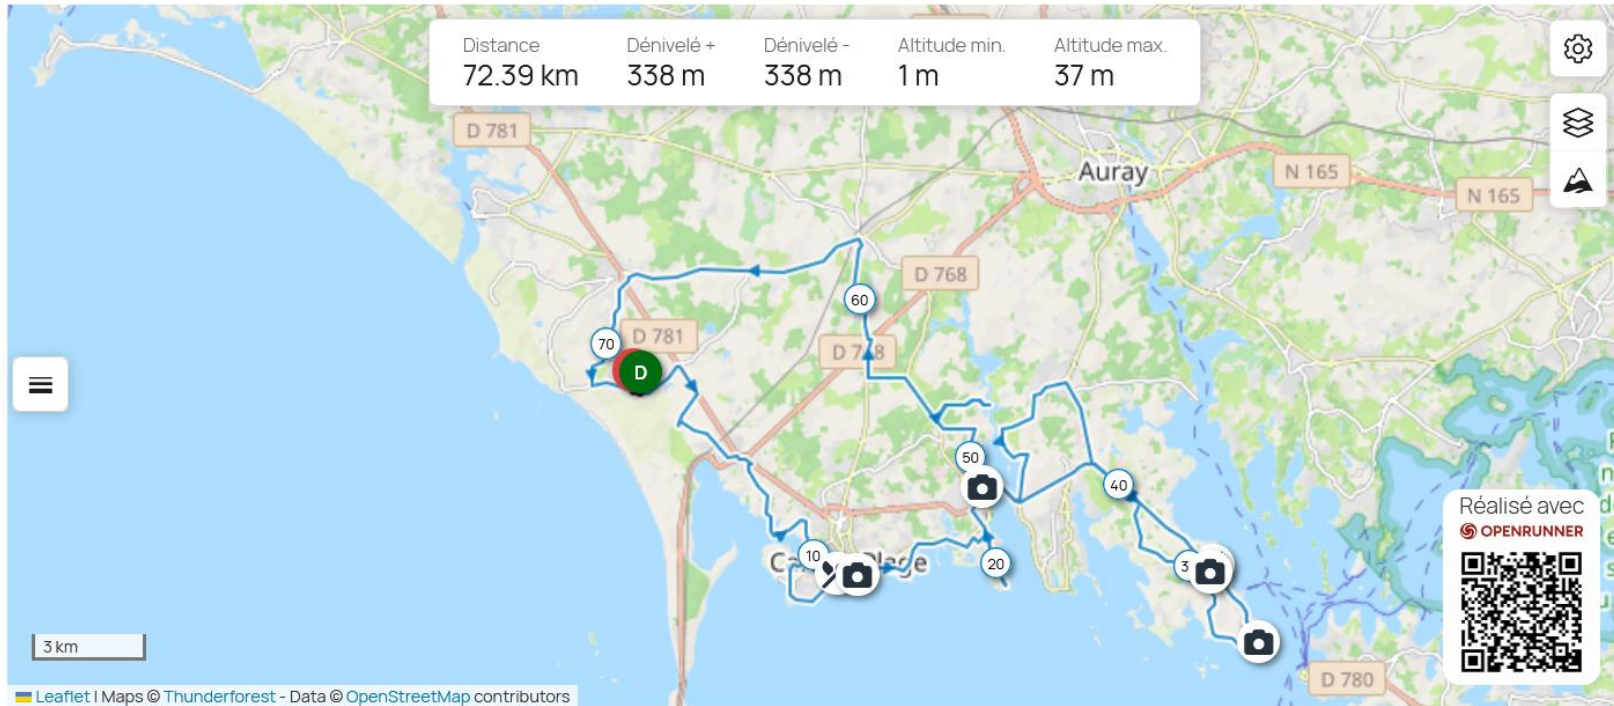

ACC 2026 - Ste Anne - 55 km-22641359 #22641536

<https://www.openrunner.com/route-details/22641359>

ACC 2026 - Ste Anne - 77 km #22641359

<https://www.openrunner.com/route-details/24316270>

ACC ❤️ 2026, Étang Brandivy, Erdeven 90kms #24316270

Jour 3 – Mardi 29/09/2026 - Quiberon

<https://www.openrunner.com/route-details/22909849>

ACC 2026 - QUIBERON 50 km #22909849

<https://www.openrunner.com/route-details/22909784>

ACC 2026 - Quiberon 75 km #22909784

<https://www.openrunner.com/route-details/22909709>

ACC 2026 - Quiberon 98 km #22909709

Jour 4 – Jeudi 01/10/2026 - Locmariaquer

<https://www.openrunner.com/route-details/24306668>

ACC ❤️ 2026 Le Pô Carnac, Kerpenhir-Locmariaquer #24306668

<https://www.openrunner.com/route-details/24306742>

ACC ❤️ 2026 Locmariaquer Crach Ploëmel 75 kms #24306742

<https://www.openrunner.com/route-details/24306822>

ACC ❤️ 2026 St Philibert Locmariaquer 95 kms #24306822