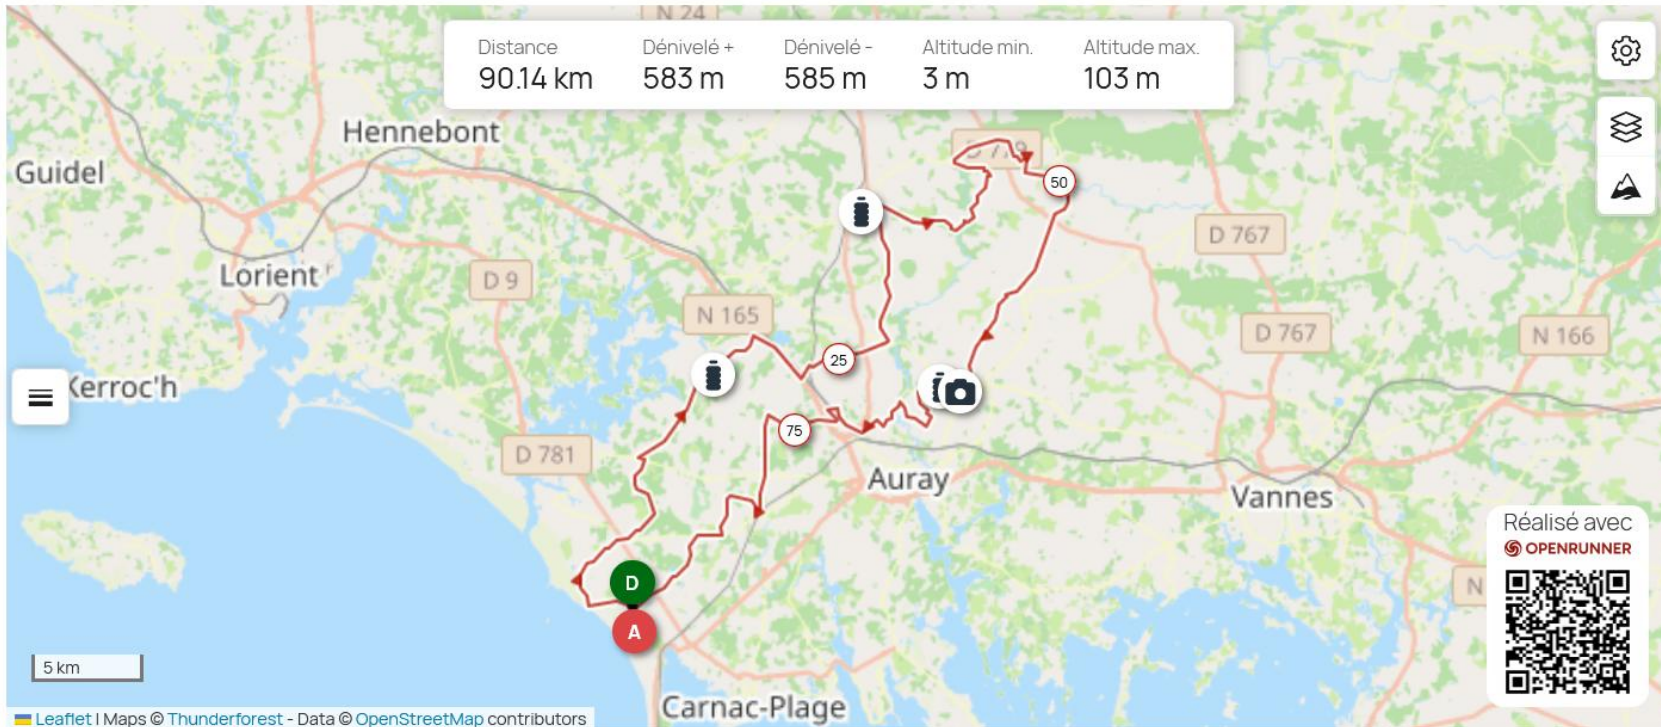

ACC 2026 - Ste Anne - 55 km-22641359 #22641536

<https://www.openrunner.com/route-details/22641359>

ACC 2026 - Ste Anne - 77 km #22641359

<https://www.openrunner.com/route-details/24316270>

ACC ❤️ 2026, Étang Brandivy, Erdeven 90kms #24316270

Jour 3 – Mardi 29/09/2026 - Quiberon

<https://www.openrunner.com/route-details/22909849>

ACC 2026 - QUIBERON 50 km #22909849

<https://www.openrunner.com/route-details/22909784>

ACC 2026 - Quiberon 75 km #22909784

<https://www.openrunner.com/route-details/22909709>

ACC 2026 - Quiberon 98 km #22909709

Jour 4 – Jeudi 01/10/2026 - Locmariaquer

<https://www.openrunner.com/route-details/24306668>

ACC ❤️ 2026 Le Pô Carnac, Kerpenhir-Locmariaquer #24306668

<https://www.openrunner.com/route-details/24306742>

ACC ❤️ 2026 Locmariaquer Crach Ploëmel 75 kms #24306742

<https://www.openrunner.com/route-details/24306822>

ACC ❤️ 2026 St Philibert Locmariaquer 95 kms #24306822