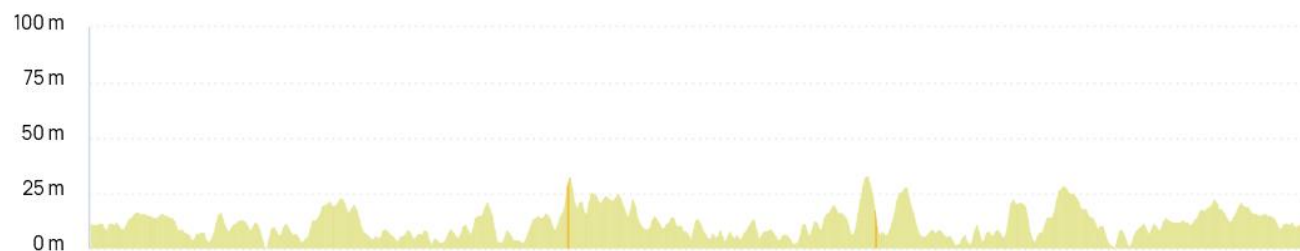

Parcours vélo ACC 2026

Jour 1 – Dimanche 27/09/2026 - Ria d'Étel

<https://www.openrunner.com/route-details/22550821>

ACC 2026 - Ria Etel - 60 km #22550821

<https://www.openrunner.com/route-details/22350715>

ACC 2026 - Ria Etel - 76 km #22350715

<https://www.openrunner.com/route-details/22339805>

ACC 2026 - Ria d'Etel-100 km #22339805

Jour 2 – Lundi 28/09/2026 - Ste Anne d'Auray

<https://www.openrunner.com/route-details/22641536>

ACC 2026 - Ste Anne - 55 km-22641359 #22641536

<https://www.openrunner.com/route-details/22641359>

ACC 2026 - Ste Anne - 77 km #22641359

<https://www.openrunner.com/route-details/24316270>

ACC ❤️ 2026, Étang Brandivy, Erdeven 90kms #24316270

Jour 3 – Mardi 29/09/2026 - Quiberon

<https://www.openrunner.com/route-details/22909849>

ACC 2026 - QUIBERON 50 km #22909849

<https://www.openrunner.com/route-details/22909784>

ACC 2026 - Quiberon 75 km #22909784