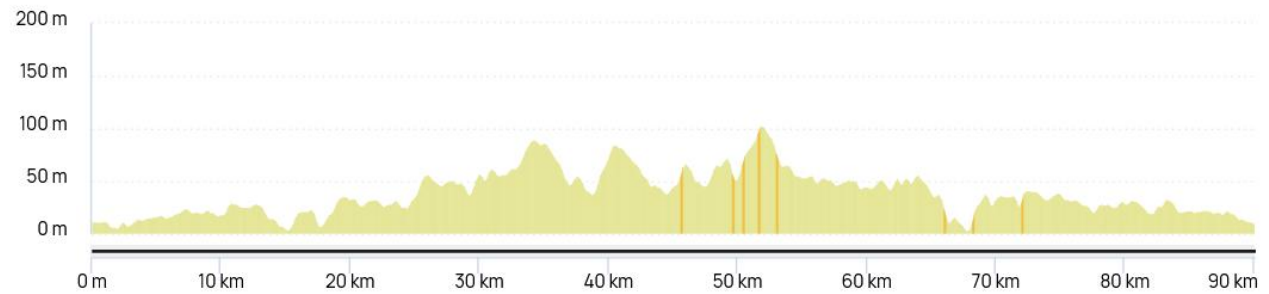

ACC 2026 - Ria Etel - 76 km #22350715

<https://www.openrunner.com/route-details/22339805>

ACC 2026 - Ria d'Etel-100 km #22339805

Jour 2 – Lundi 28/09/2026 - Ste Anne d'Auray

<https://www.openrunner.com/route-details/22641536>

ACC 2026 - Ste Anne - 55 km-22641359 #22641536

<https://www.openrunner.com/route-details/22641359>

ACC 2026 - Ste Anne - 77 km #22641359

<https://www.openrunner.com/route-details/24316270>

ACC ❤️ 2026, Étang Brandivy, Erdeven 90kms #24316270

Jour 3 – Mardi 29/09/2026 - Quiberon

<https://www.openrunner.com/route-details/22909849>

ACC 2026 - QUIBERON 50 km #22909849

<https://www.openrunner.com/route-details/22909784>

ACC 2026 - Quiberon 75 km #22909784

<https://www.openrunner.com/route-details/22909709>

ACC 2026 - Quiberon 98 km #22909709

Jour 4 – Jeudi 01/10/2026 - Locmariaquer

<https://www.openrunner.com/route-details/24306668>

ACC ❤️ 2026 Le Pô Carnac, Kerpenhir-Locmariaquer #24306668