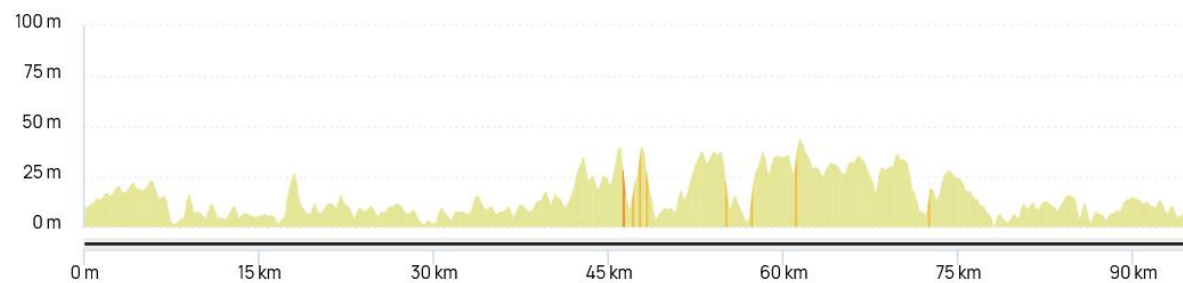

Jour 3 – Mardi 29/09/2026 - Quiberon

<https://www.openrunner.com/route-details/22909849>

ACC 2026 - QUIBERON 50 km #22909849

<https://www.openrunner.com/route-details/22909784>

ACC 2026 - Quiberon 75 km #22909784

<https://www.openrunner.com/route-details/22909709>

ACC 2026 - Quiberon 98 km #22909709

Jour 4 – Jeudi 01/10/2026 - Locmariaquer

<https://www.openrunner.com/route-details/24306668>

ACC ❤️ 2026 Le Pô Carnac, Kerpenhir-Locmariaquer #24306668

<https://www.openrunner.com/route-details/24306742>

ACC ❤️ 2026 Locmariaquer Crach Ploëmel 75 kms #24306742

<https://www.openrunner.com/route-details/24306822>

ACC ❤️ 2026 St Philibert Locmariaquer 95 kms #24306822

Jour 5 – Vendredi 02/10/2026 - Ploeren

<https://www.openrunner.com/route-details/24260864>

ACC ❤️ 2026 Erdeven, Auray, Le Bono, Ploeren #24260864

<https://www.openrunner.com/route-details/24260874>

ACC ❤️ 2026 Erdeven, PortBlanc, Ploeren, Ste Anne #24260874