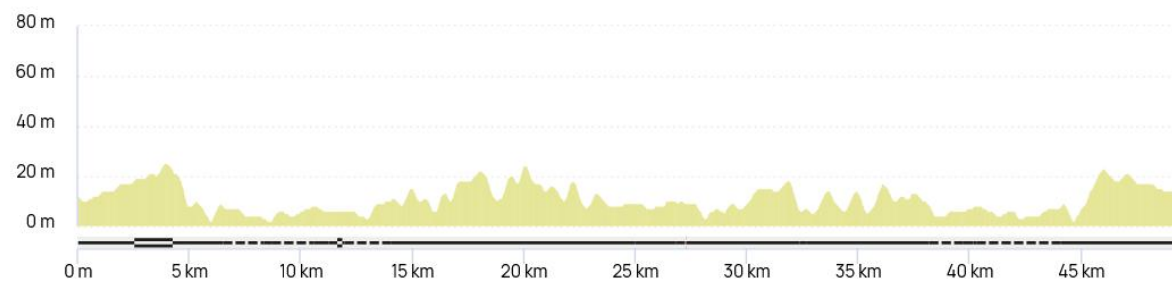

ACC 2026 - Ria Etel - 76 km #22350715

<https://www.openrunner.com/route-details/22339805>

ACC 2026 - Ria d'Etel-100 km #22339805

Jour 2 – Lundi 28/09/2026 - Ste Anne d'Auray

<https://www.openrunner.com/route-details/22641536>

ACC 2026 - Ste Anne - 55 km-22641359 #22641536

<https://www.openrunner.com/route-details/22641359>

ACC 2026 - Ste Anne - 77 km #22641359

<https://www.openrunner.com/route-details/24316270>

ACC ❤️ 2026, Étang Brandivy, Erdeven 90kms #24316270

Jour 3 – Mardi 29/09/2026 - Quiberon

<https://www.openrunner.com/route-details/22909849>

ACC 2026 - QUIBERON 50 km #22909849

<https://www.openrunner.com/route-details/22909784>

ACC 2026 - Quiberon 75 km #22909784

<https://www.openrunner.com/route-details/22909709>

ACC 2026 - Quiberon 98 km #22909709

Jour 4 – Jeudi 01/10/2026 - Locmariaquer

<https://www.openrunner.com/route-details/24306668>

ACC ❤️ 2026 Le Pô Carnac, Kerpenhir-Locmariaquer #24306668