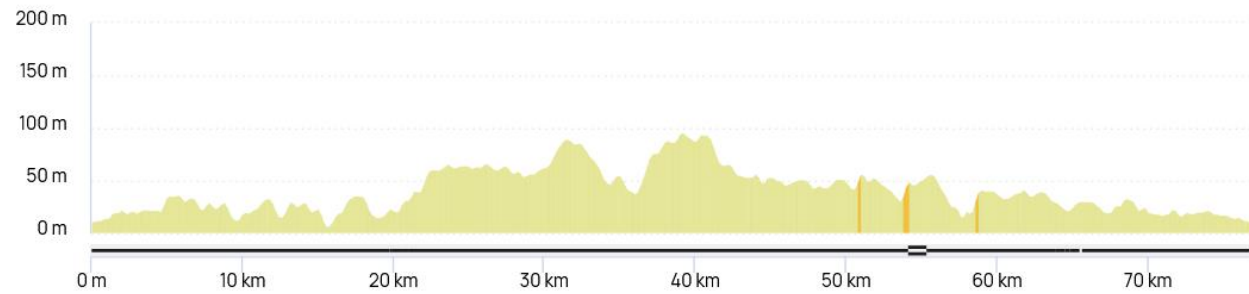

Parcours vélo ACC 2026

Jour 1 – Dimanche 27/09/2026 - Ria d'Étel

<https://www.openrunner.com/route-details/22550821>

ACC 2026 - Ria Etel - 60 km #22550821

<https://www.openrunner.com/route-details/22350715>

ACC 2026 - Ria Etel - 76 km #22350715

<https://www.openrunner.com/route-details/22339805>

ACC 2026 - Ria d'Etel-100 km #22339805

Jour 2 – Lundi 28/09/2026 - Ste Anne d'Auray

<https://www.openrunner.com/route-details/22641536>

ACC 2026 - Ste Anne - 55 km-22641359 #22641536

<https://www.openrunner.com/route-details/22641359>

ACC 2026 - Ste Anne - 77 km #22641359

<https://www.openrunner.com/route-details/24316270>

ACC ❤️ 2026, Étang Brandivy, Erdeven 90kms #24316270

Jour 3 – Mardi 29/09/2026 - Quiberon

<https://www.openrunner.com/route-details/22909849>

ACC 2026 - QUIBERON 50 km #22909849

<https://www.openrunner.com/route-details/22909784>

ACC 2026 - Quiberon 75 km #22909784