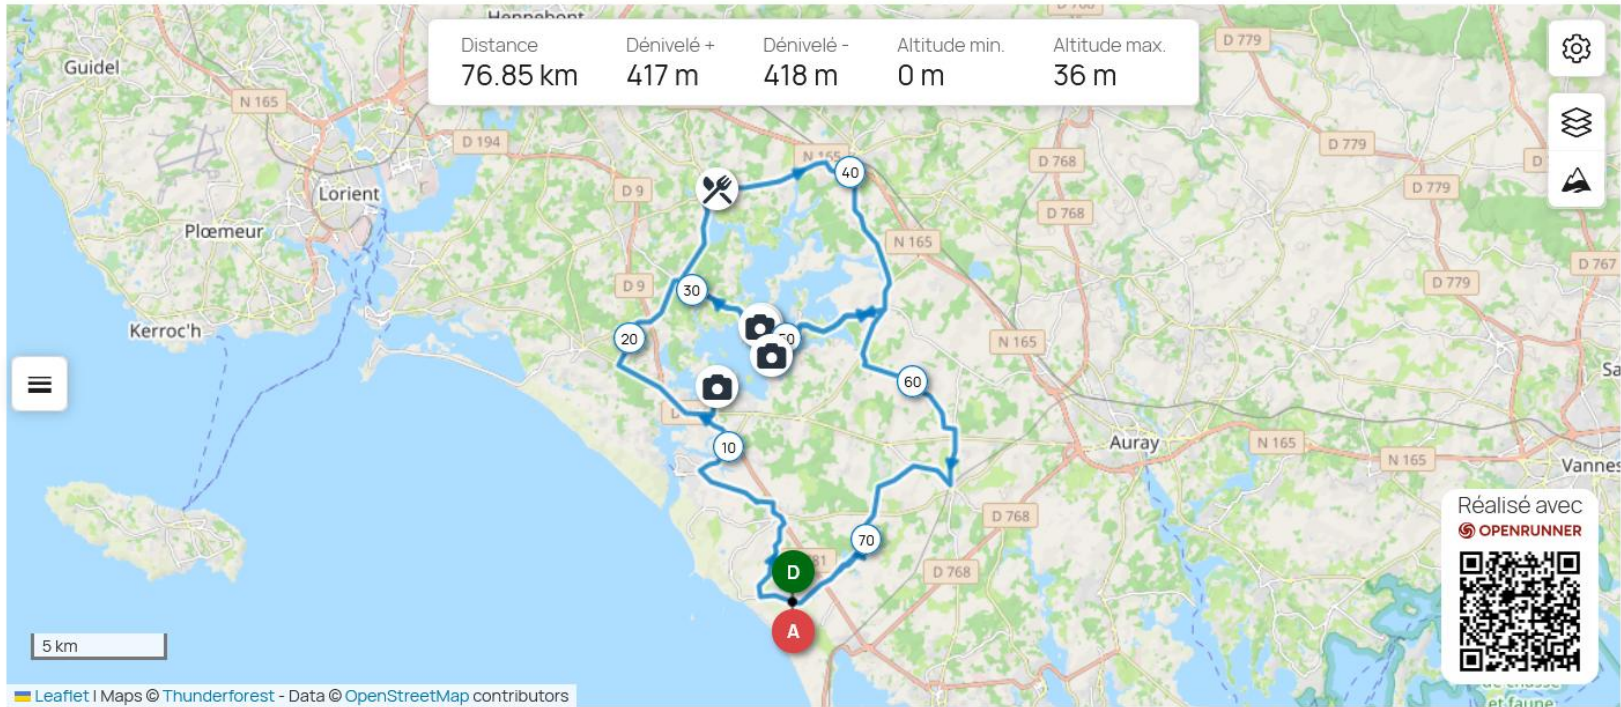

Parcours vélo ACC 2026

Jour 1 – Dimanche 27/09/2026 - Ria d'Étel

<https://www.openrunner.com/route-details/22550821>

ACC 2026 - Ria Etel - 60 km #22550821

<https://www.openrunner.com/route-details/22350715>

ACC 2026 - Ria Etel - 76 km #22350715

<https://www.openrunner.com/route-details/22339805>

ACC 2026 - Ria d'Etel-100 km #22339805

Jour 2 – Lundi 28/09/2026 - Ste Anne d'Auray

<https://www.openrunner.com/route-details/22641536>

<https://www.openrunner.com/route-details/22909709>

ACC 2026 - Quiberon 98 km #22909709

Jour 4 – Jeudi 01/10/2026 - Locmariaquer

<https://www.openrunner.com/route-details/24306668>

ACC ❤️ 2026 Le Pô Carnac, Kerpenhir-Locmariaquer #24306668

<https://www.openrunner.com/route-details/24306742>

ACC ❤️ 2026 Locmariaquer Crach Ploëmel 75 kms #24306742

<https://www.openrunner.com/route-details/24306822>

ACC ❤️ 2026 St Philibert Locmariaquer 95 kms #24306822