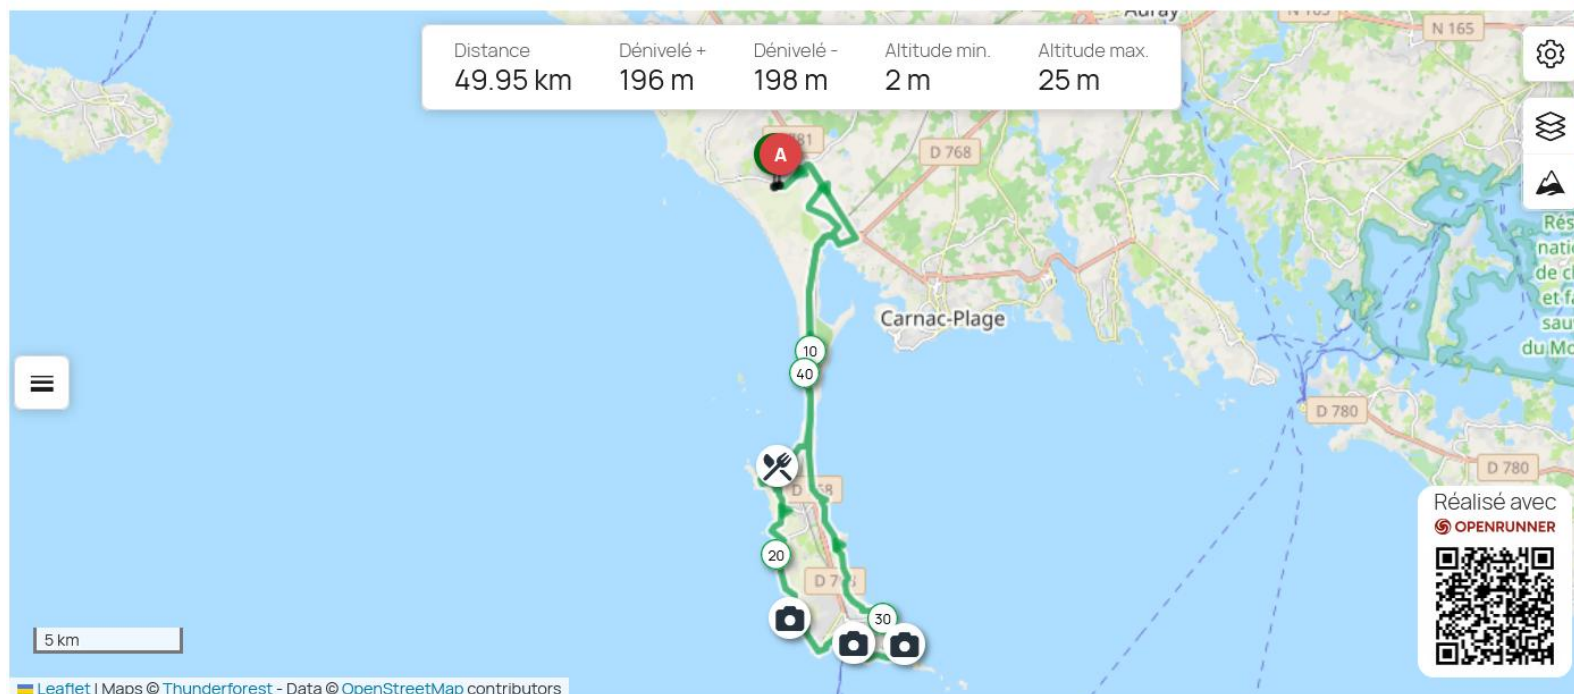

ACC 2026 - Ste Anne - 55 km-22641359 #22641536

<https://www.openrunner.com/route-details/22641359>

ACC 2026 - Ste Anne - 77 km #22641359

<https://www.openrunner.com/route-details/24316270>

ACC ❤️ 2026, Étang Brandivy, Erdeven 90kms #24316270

Jour 3 – Mardi 29/09/2026 - Quiberon

<https://www.openrunner.com/route-details/22909849>

ACC 2026 - QUIBERON 50 km #22909849

<https://www.openrunner.com/route-details/22909784>

ACC 2026 - Quiberon 75 km #22909784

<https://www.openrunner.com/route-details/22909709>

ACC 2026 - Quiberon 98 km #22909709

Jour 4 – Jeudi 01/10/2026 - Locmariaquer

<https://www.openrunner.com/route-details/24306668>

ACC ❤️ 2026 Le Pô Carnac, Kerpenhir-Locmariaquer #24306668

<https://www.openrunner.com/route-details/24306742>

ACC ❤️ 2026 Locmariaquer Crach Ploëmel 75 kms #24306742

<https://www.openrunner.com/route-details/24306822>

ACC ❤️ 2026 St Philibert Locmariaquer 95 kms #24306822