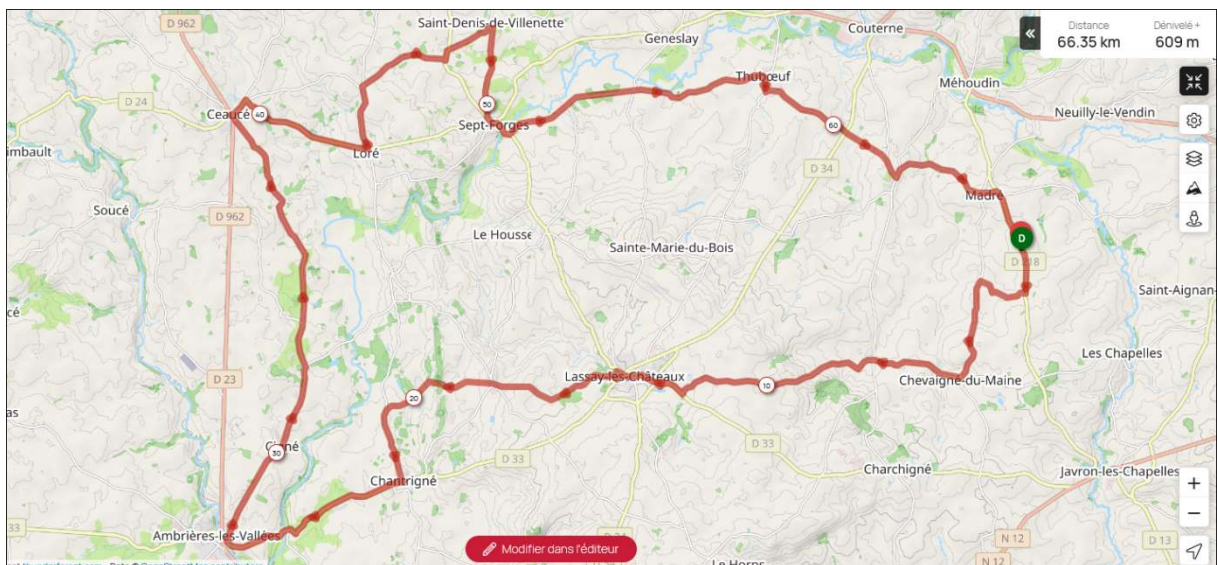

Moyen Mardi 67km

M Mard 67k identifiant : <https://www.openrunner.com/route-details/15353908>